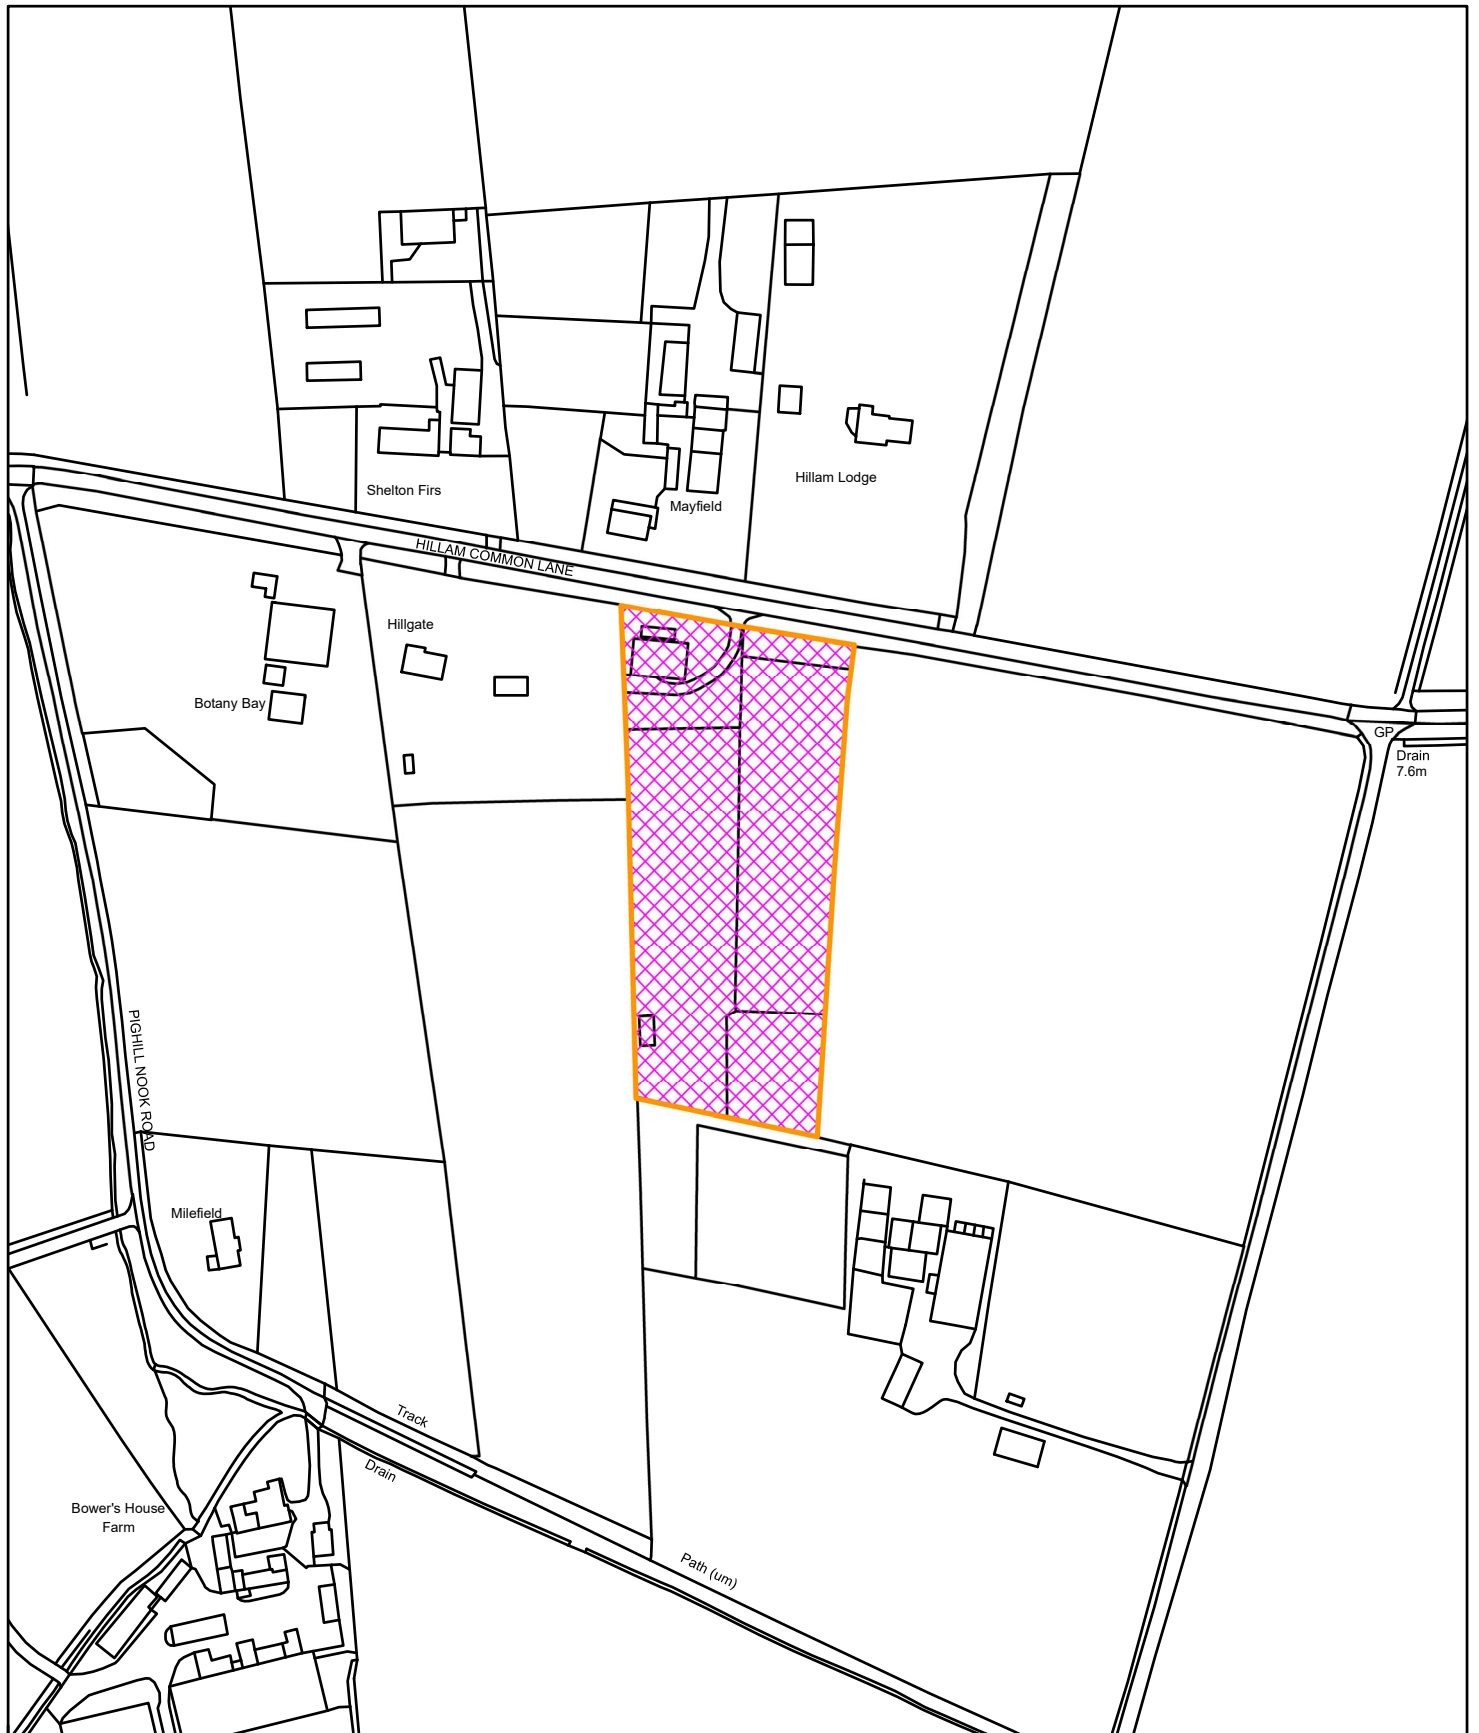

Honeypot Field, Hillam Common Lane, Hillam  
2018/0657/FUL

Reproduced from the Ordnance Survey mapping with the permission of Her Majesty's Stationary Office. Unauthorised reproduction infringes Crown Copyright and may lead to prosecution or civil proceedings © Crown Copyright  
Selby District Council Licence No. 100018656  
This copy has been produced specifically for Planning and Building Control purposes only.  
No further copies may be made.

1:2,500